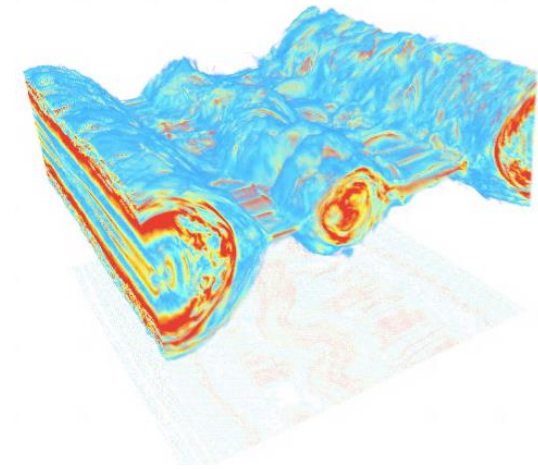

Add support to render **uniform grids** using the sensei-ospray framework

Current

Add support to render uniform grids using the sensei-ospray framework

OSPRay SENPAI

OSPRay scene graph
ImGui

future

- A viewer that
 - Takes an OSPRay scene graph as the input
 - Allow users to easily customize GUI through ImGui
 - Provides useful features
(rendering thread, GUI thread, filter thread, data-query thread)