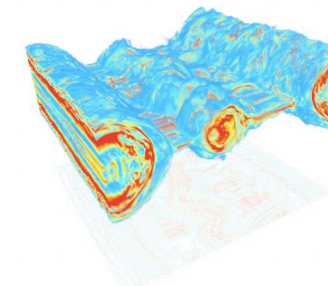

Add support to render **uniform grids** using the sensei-ospray framework

Current

Add support to render uniform grids using the sensei-ospray framework

OSPRay SENPAI

OSPRay scene graph
ImGui

future

- A viewer that
 - Takes an OSPRay scene graph as the input
 - Allow users to easily customize GUI through ImGui
 - Provides useful features
(rendering thread, GUI thread, filter thread, data-query thread)