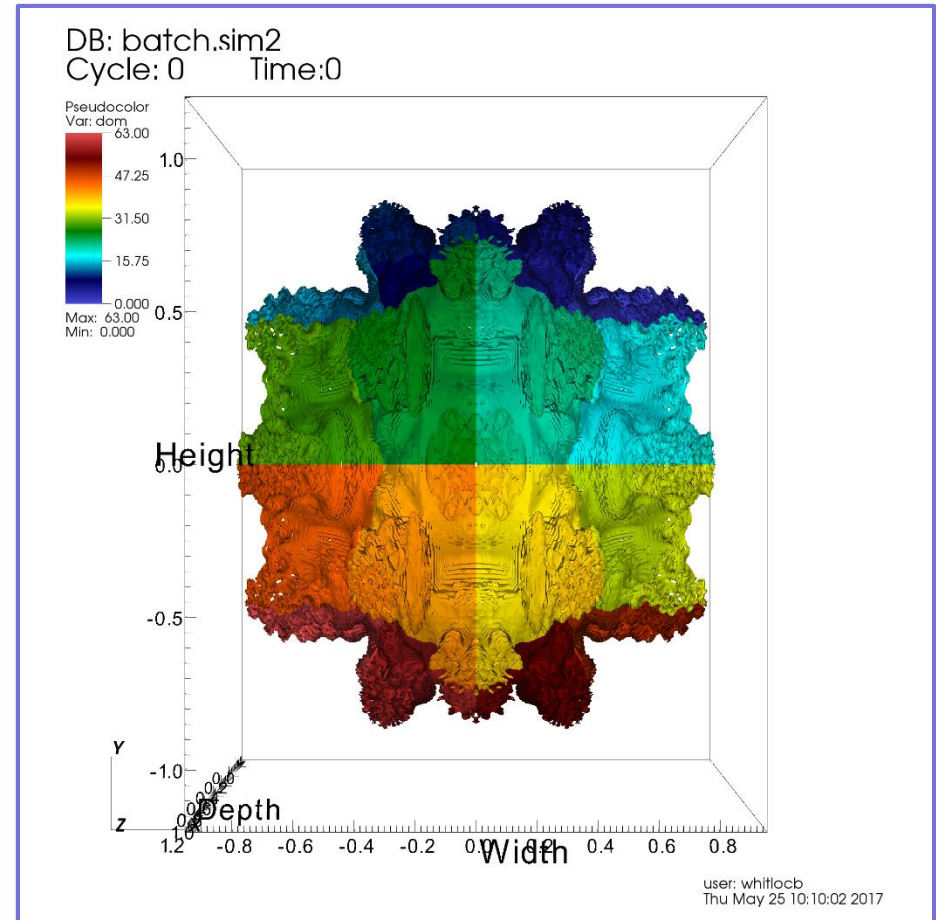

Libsim runs on Stampede 2

- Libsim batch example program ran on KNL nodes
 - Generate extracts
 - Generate images
- Build documented at *visitusers.org*

Mandelbulb example simulation